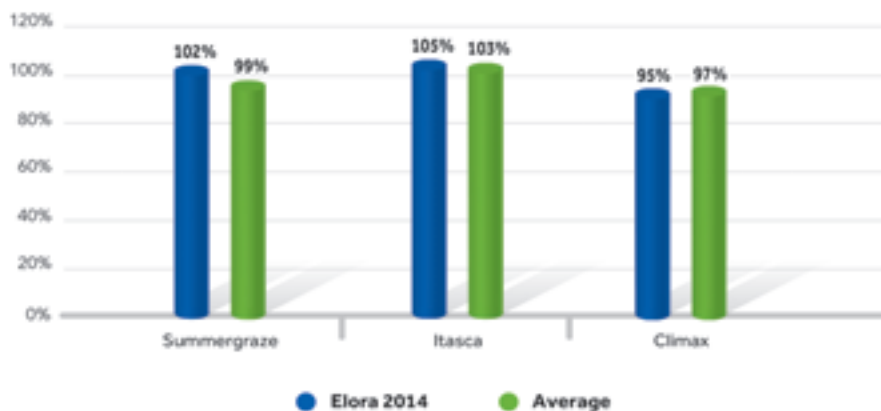

Maximize Season Long Production

Intermediate timothy for high quality hay and pasture applications. Summergraze was selected for intermediate maturity, yield over the growing season, winter survival and ground cover. Summergraze has been evaluated across North America and is ideal for summer production in pasture and hay stands. It combines good spring vigor, a very leafy plant in an intermediate maturity timothy that blends well with both grasses and legumes. Timothy is well known for high palatability, winterhardiness and tolerance to wet conditions.

Excellent Density

Source: BSA (Germany).

Yield Performance

Ontario Performance Trials

Features

- Medium Maturity
- Tall Height
- Upright Growth Habits
- Great Lodging Resistance
- Great Regrowth
- High Yields
- Excellent Winter Hardiness
- Rapid Establishment