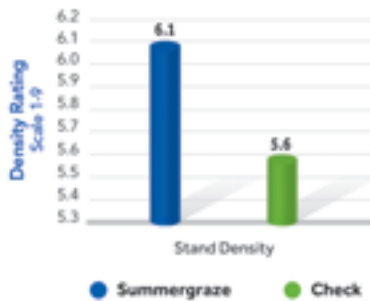

Maximize Season Long Production

Intermediate timothy for high quality hay and pasture applications. Summergraze was selected for intermediate maturity, yield over the growing season, winter survival and ground cover. Summergraze has been evaluated across North America and is ideal for summer production in pasture and hay stands. It combines good spring vigor, a very leafy plant in an intermediate maturity timothy that blends well with both grasses and legumes. Timothy is well known for high palatability, winterhardiness and tolerance to wet conditions.

Excellent Density

Source: BSA (Germany).

Yield Performance

Ontario Performance Trials

Features

- Medium Maturity
- Tall Height
- Upright Growth Habits
- Great Lodging Resistance
- Great Regrowth
- High Yields
- Excellent Winter Hardiness
- Rapid Establishment